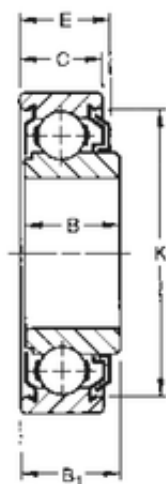

## Original Koyo Bearing LTD

### 20 mm x 47 mm x 15,24 mm TIMKEN 204KLD Single Row Ball Bearings

Bearing No. 204KLD

Size	20x47x15.24 mm
Bore Diameter	20 mm
Outer Diameter	47 mm
Width	15,24 mm
d	20 mm
D	47 mm
B	15,24 mm
B1	15,88 mm
C	14 mm
E	15,57 mm
K	40,1 mm
Weight	0,113 Kg
Basic dynamic load rating (C)	14,3 kN

204KLD Bearing 2D drawings and 3D CAD models