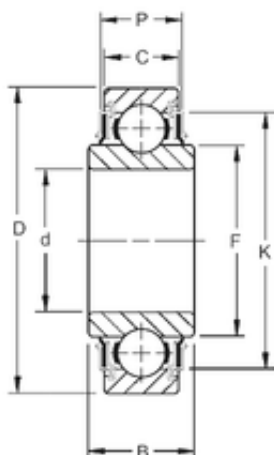

Original Koyo Bearing LTD

60 mm x 110 mm x 36,00 mm TIMKEN 212KRR Single Row Ball Bearings

Bearing No. 212KRR

Size	60x110x36.00 mm
Bore Diameter	60 mm
Outer Diameter	110 mm
Width	36,00 mm
d	60 mm
D	110 mm
B	36,00 mm
C	22 mm
P	30,02 mm
K	99,87 mm
F	76,45 mm
Basic dynamic load rating (C)	58,6 kN

212KRR Bearing 2D drawings and 3D CAD models