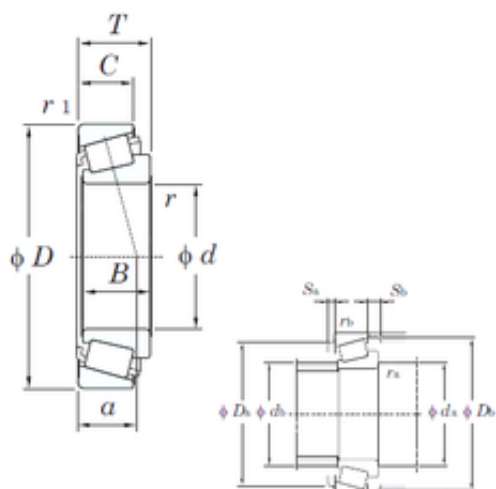

Original Koyo Bearing LTD

SKF Timken Koyo Wheel Bearing Gearbox
 Bearing Transmission Bearing M88048/M88010
 M88048/10 M86649A/M86610A M86649A/10A
 M86649/M86610 M86649/10

Bearing No. M88048/M88010

Size	33.338x68.262x22.225 mm
Bore Diameter	33,338 mm
Outer Diameter	68,262 mm
Width	22,225 mm
d	33,338 mm
D	68,262 mm
T	22,225 mm
B	22,225 mm
C	17,462 mm
a	19,2 mm
r min.	0,8 mm
r2 min.	1,6 mm
da min.	42,5 mm
Da	58 mm
db min	41 mm
ra max.	0,8 mm
rb max.	1,6 mm
Db	65 mm
Weight	0,375 Kg
Basic dynamic load rating (C)	56,1 kN
Basic static load rating (C0)	71,1 kN
(Grease) Lubrication Speed	6000 r/min
(Oil) Lubrication Speed	7900 r/min

M88048/M88010 Bearing 2D drawings and 3D CAD models

Original Koyo Bearing LTD

Calculation factor (e)	0,55
Calculation factor (Y0)	0,6